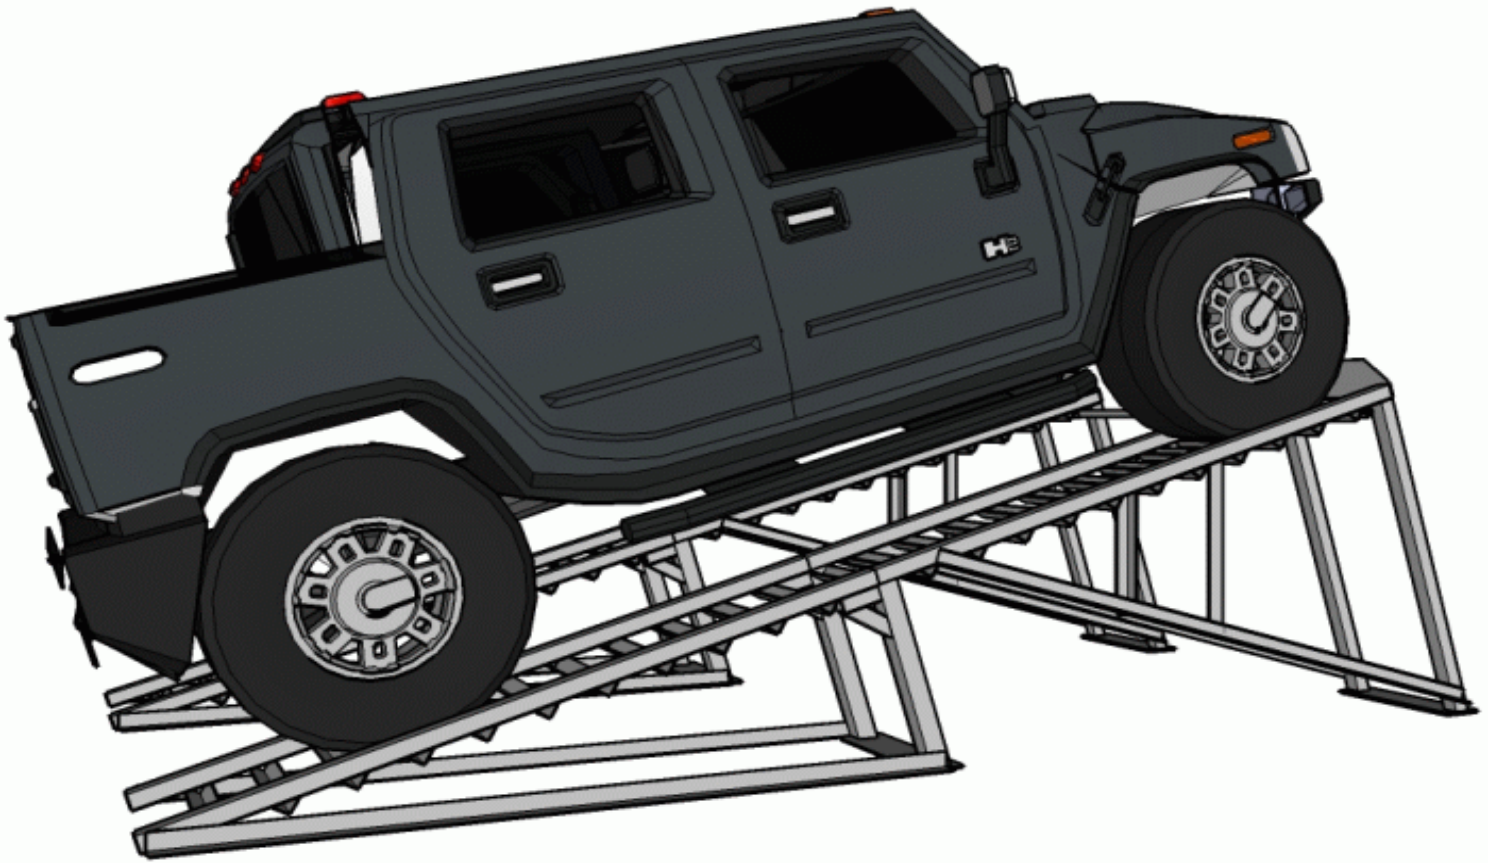

Stargazer 48

Stargazer 48 Display Ramp

Length: 14ft - Peak Height: 4ft - Width: Fully Adjustable

Weight: 650lbs - Load Capacity: 9000lbs

Display Angle: 17°

Finish: X-O Rust Primer (Black)

Hardware: 4 Bolts/Nuts/Washers

Warranty: 5 Year Warranty on ALL Welds and Workmanship

Notes: 16" Platform Widths, 6" Tire Stops, 6" Base Pads