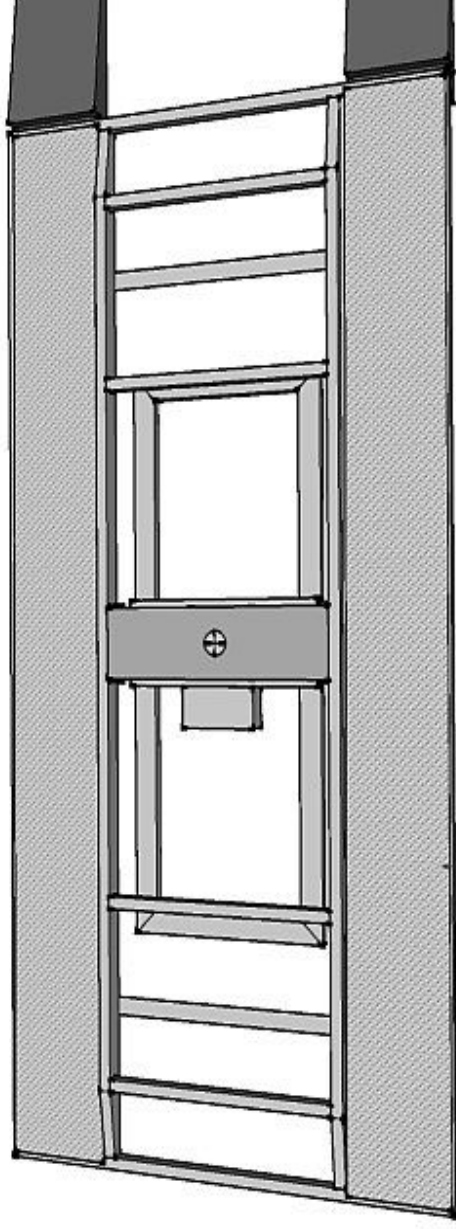

Photobooth Car Turntable (Rectangle Model)

Rectangle Unit Price: \$5499.00

Dimensions: 15ft Long, 7ft Wide, 6in High

Capacity: 9000lbs

Standard Rotation Speed: 1.5RPM

Ramps: Light Weight High Density Foam

Decking: None

Finish: Black Primer

Rectangle Unit Options:

Diamond Plate Steel Decking: \$450.00

Deluxe Option: \$2500.00 Includes...

Wireless On/Off/Fwd/Rev Controller,

Variable Speed / Rotation Direction Control

Preset Designated Stopping Function

Go with the bare bones option that does not include the steel plate decking or if you'd prefer add the plate for a small additional cost.

Optional
Diamond Plate
Steel Decking
Add \$450 to Bare Bones

Extremely low to the ground platform height allows for easy and efficient vehicle loading and unloading. Does not require any foundation work, set-up and use on any level surface. Does not use long and heavy steel load ramps but rather light weight high density foam ramps that tip the scales at around 20lbs each.

Photobooth Car Turntable (Round Model)

Round Unit Price: \$7999.00

Dimensions: 16.5ft Diameter, 6in Height

Capacity: 9000lbs

Standard Rotation Speed: 1.5RPM

Ramps: Light Weight High Density Foam

Decking: None