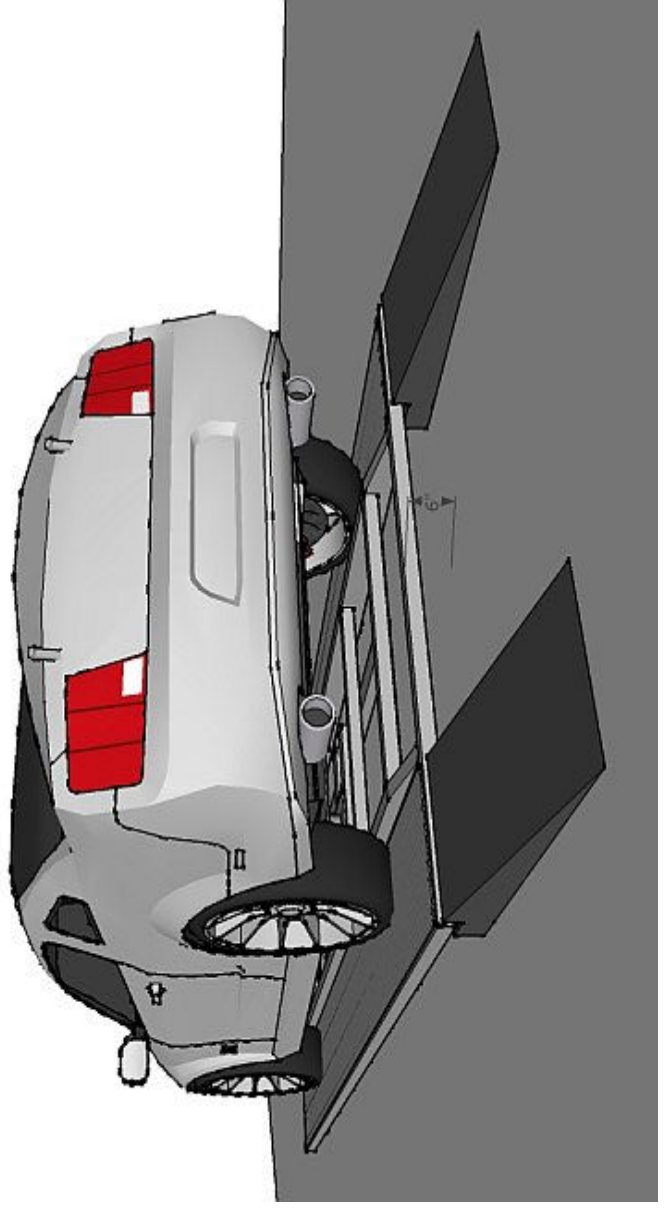

Photobooth Car Turntable (Rectangle Model)

Rectangle Unit Price: \$5499.00

Dimensions: 15ft Long, 7ft Wide, 6in High

Capacity: 9000lbs

Standard Rotation Speed: 1.5RPM

Ramps: Light Weight High Density Foam

Decking: None

Finish: Black Primer

Rectangle Unit Options:

Diamond Plate Steel Decking: \$450.00

Deluxe Option: \$2500.00 Includes...

Wireless On/Off/Fwd/Rev Controller,

Variable Speed / Rotation Direction Control

Preset Designated Stopping Function

Go with the bare bones option that does not include the steel plate decking or if you'd prefer add the plate for a small additional cost.

Optional
Diamond Plate
Steel Decking
Add \$450 to Bare Bones

Extremely low to the ground platform height allows for easy and efficient vehicle loading and unloading. Does not require any foundation work, set-up and use on any level surface. Does not use long and heavy steel load ramps but rather light weight high density foam ramps that tip the scales at around 20lbs each.

The more aesthetically pleasing round version of this unit can be used to enhance the overall appearance of higher end vehicles and the company's looking to showcase them. Purchase the bare bones version and cover the unit yourself on site or have us fully deck it out with diamond plate steel or 3/4 plywood.