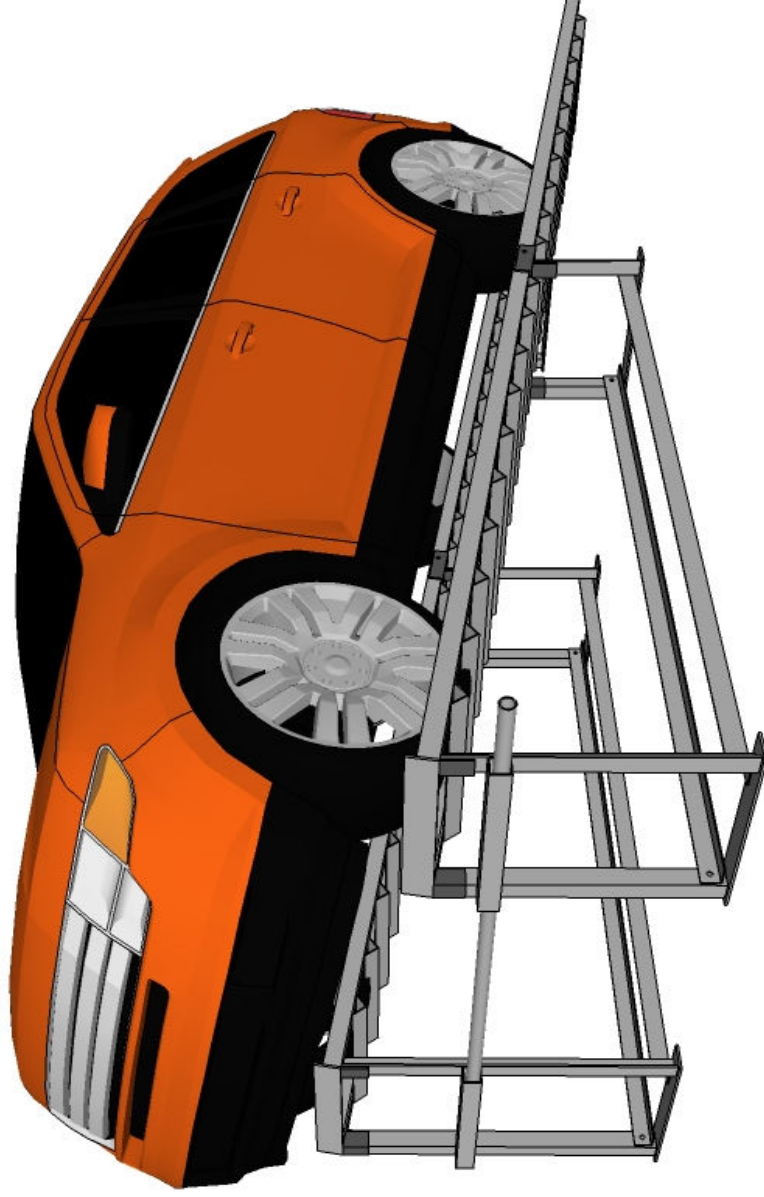

HELIX 36 DISPLAY RAMP

14' Long x 16" wide x 36" Peak Height Platform 1

14' Long x 16" wide x 27" Peak Height Platform 2

One 4ft Long Load Ramp (for taller side)

7500lb Load Capacity - 2" Side Rails, 15.5" Tread Width

All Necessary Hardware and Assembly Instructions Included

Angle Style Ramp w/ Side Tilt
10° Bumper to Bumper Display Angle
7° Passenger to Driver Side Display Angle